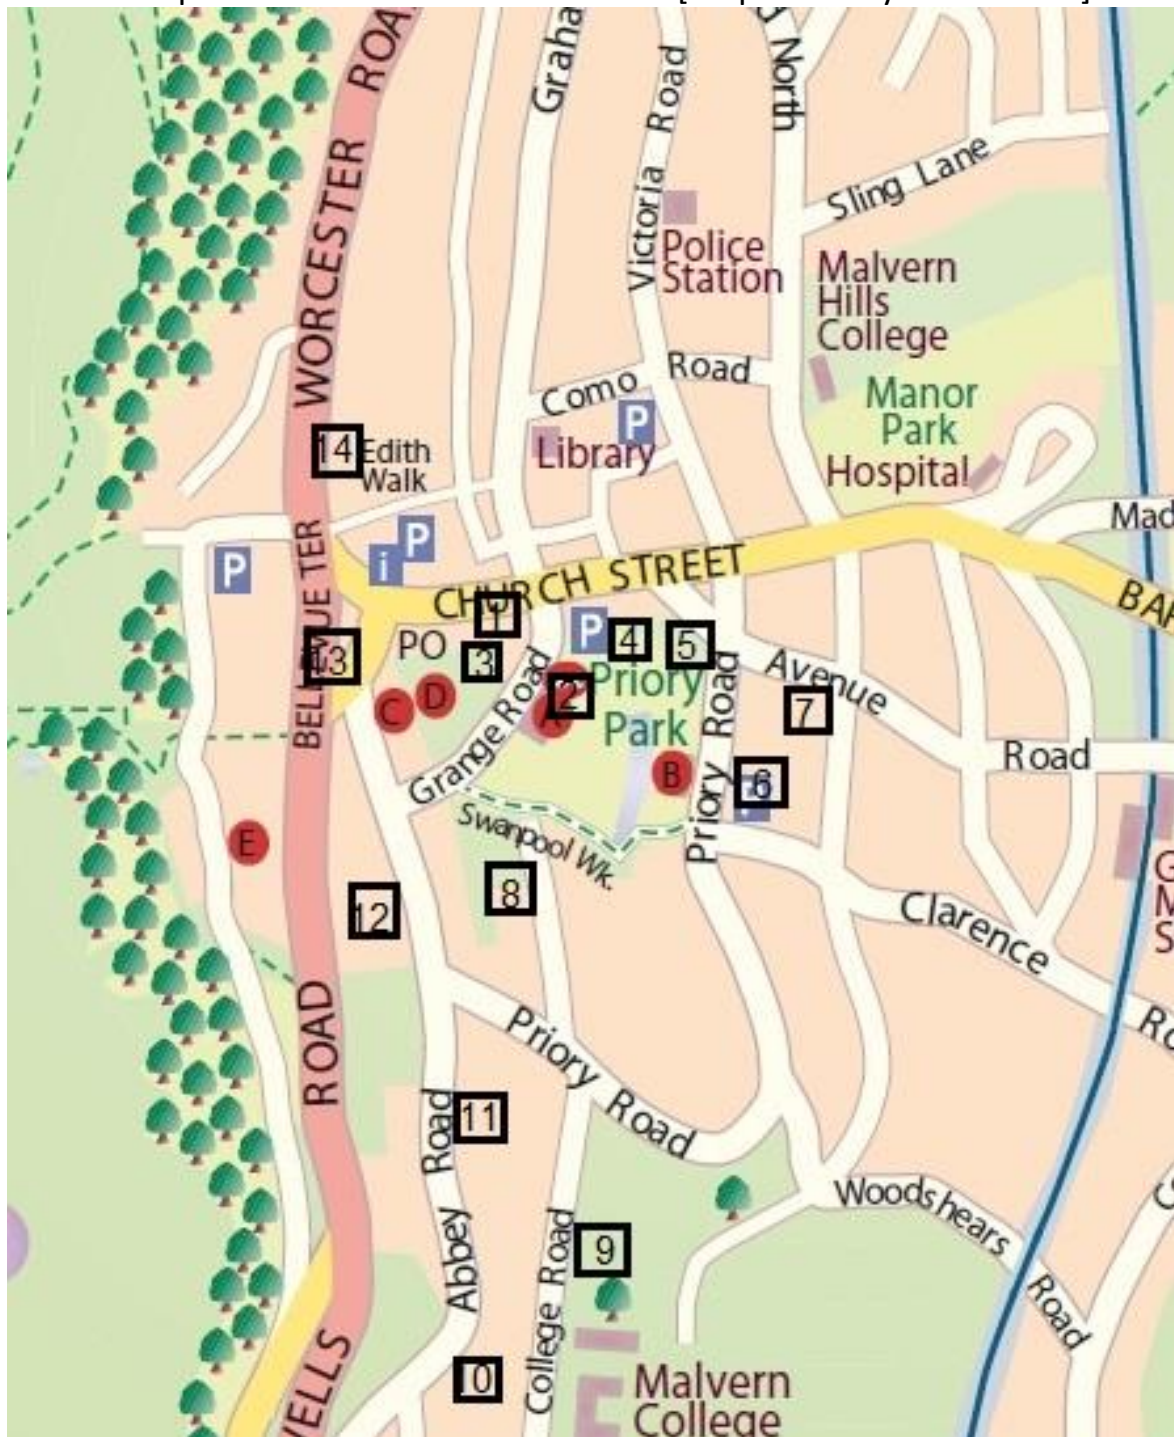

IHBC WM Walking Tour Malvern

Leader Louisa Davidson RDA

1. The Priory Church of St Mary and St Michael GDI
2. Malvern Theatres
3. Priors Croft
4. The Grange GDII
5. The Council House GDII* and Former Gymnasium GDII
6. Priory Road Carpark [development]
7. Elmslie House GDII
8. Quaker House
9. Malvern College Campus various listed buildings
10. Villas on Abbey Road
11. Villas on Abbey Road
12. Tudor & Holyrood House GDII
13. Belle Vue Terrace GDII
14. Trafalgar House, Brays and Foley Arms Hotel GDII

[Foley Arms is a Weatherspoons, also there are plenty of other eating places.]

Location Map Great Malvern Worcestershire [Map courtesy Tourist Info]

Lyttleton Rooms Church Street located on Approach to The Priory Church [1]

Great Malvern Station off Avenue Road

Biggest Car Park on Priory Road [6]

MORGAN CAR FACTORY Pickersleigh Road [x1 stop on train plus 10 min walk]

Or BIG Car Park for Visitors at the Factory